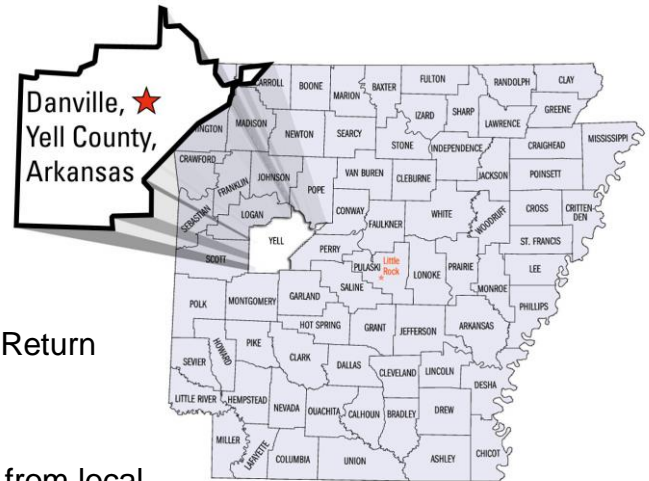

Wayne Farms LLC

Fact Sheet

FY 2014

COMPANY/FACILITY

WAYNE FARMS LLC – DANVILLE, ARKANSAS
PROCESSING FACILITY
2301 East 8th Street
Danville, Arkansas 72833

MISSION

To be Customer Driven while Increasing Shareholder Return

HISTORY

- 1966 – Allied Mills purchased poultry operations from local Merchant Joe Ray, operation originally located on the Petit Jean River
- 1970 – Feed mill constructed
- 1972- Hatchery constructed
- 1979 – Processing plant constructed on Highway 10 (2301 East Street)

LOCAL EMPLOYMENT:

Employees are from Perry, Pope, Logan, Conway, Scott and Yell counties in Arkansas.

SIGNIFICANT FACILITIES, EQUIPMENT, VEHICLES, AIRCRAFT:

- 90,000 square-foot processing facility
- Feed mill and hatchery
- Company owns a fleet of farm service vehicles, tractor-trailers, forklifts and managerial vehicles